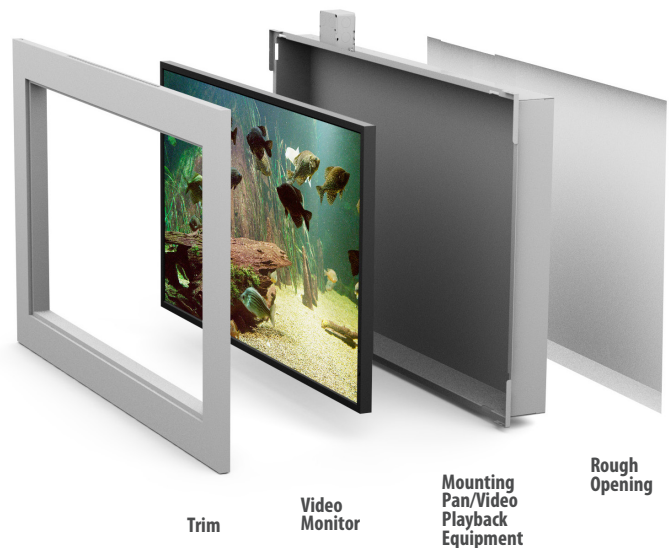

Wall Mounted Controller

Wired via Cat 6 cable
Simple illuminated push button operation
Fits in single gang outlet box
Low voltage mounting bracket provided
Keypad bezel available in white, almond or black
Standard Decora style faceplate available in white, almond, black or stainless steel
Other faceplate options available from Leviton

Cabling:

One plenum rated Cat 6 cable
Monitor location to wall mounted controller
Ends terminated with RJ45 connectors
35' (15.3m) standard, alternate lengths available if specified

Trim:

Aluminum trim
Available in brushed anodized clear or black aluminum
54 5/16" (1380mm) wide x 33 9/16" (852mm) high
x 7/16" (11mm) deep from wall surface

Electrical Requirements:

Input: 100-240V AC, 50-60Hz
Total Power Consumption: 232 Watts
Circuit Recommendations: a separate circuit is advisable
Power Surge Protection: recommended, but not provided

Operating Temperature: 32F ~ 104F (0C ~ 40C)
Operating Humidity: 10% ~ 80 % non-condensing

Fixture Weight:

57 lbs (25.9kg)

Warranty:

2 year Sky Factory, Inc. limited warranty on entire system

eSea™

**Recessed Wall Mount
High-Definition (HD)
Digital Cinema Virtual Aquarium**

Viewable Area:

approx. 47" x 26" (1193mm x 660mm)

Video Content (provided):

5 hours full HD Resolution (1920 x 1080) Videos
Recorded in Ultra HD
Mastered and played back in high bit rate Full HD
Simple plug-in module for additional content

Notice: This product is NOT compatible with MRI and high energy particle imaging environments, such as Linac.

**This document specifies product only.
For rough opening and installation specifications,
call the Sky Factory.**