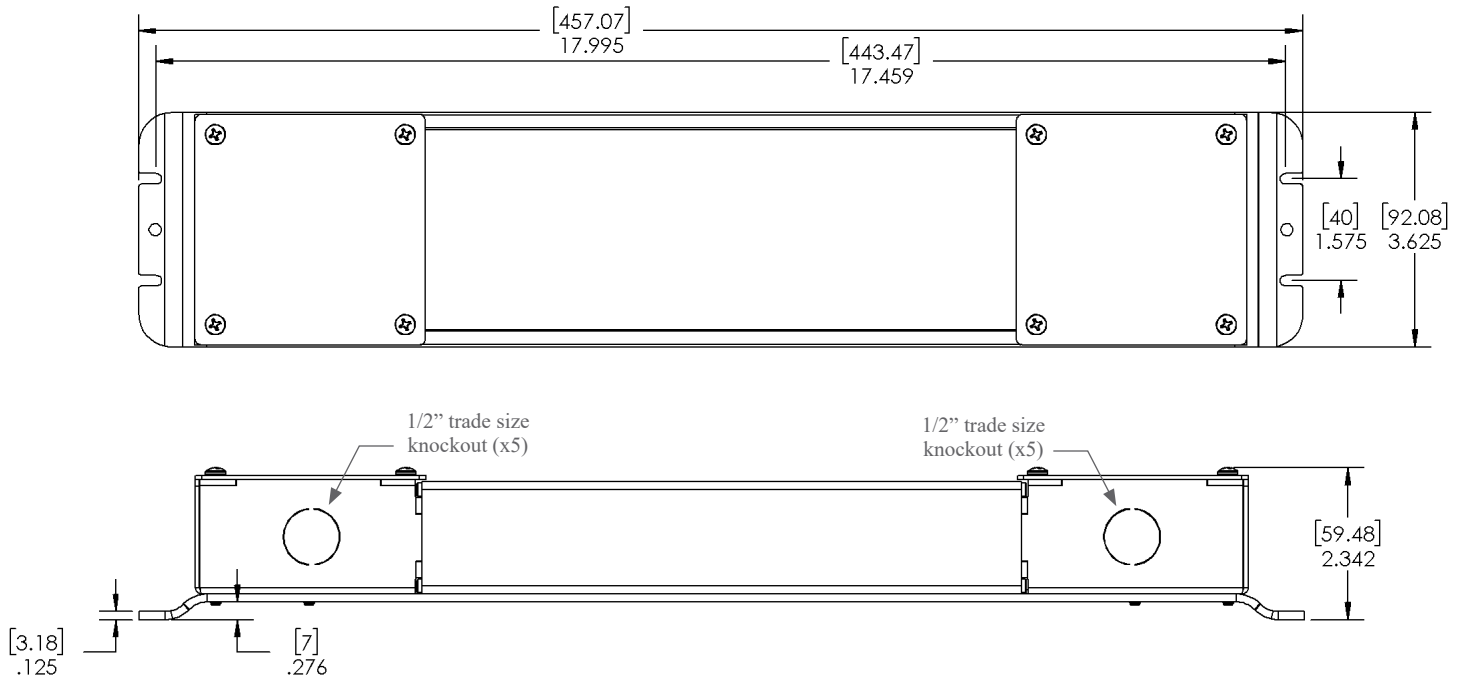

Mounting dimensions: 40W, 60W, 80W, 100W, 120W, 150W, 185W, 240W, 320W 24PS HLG Power Systems