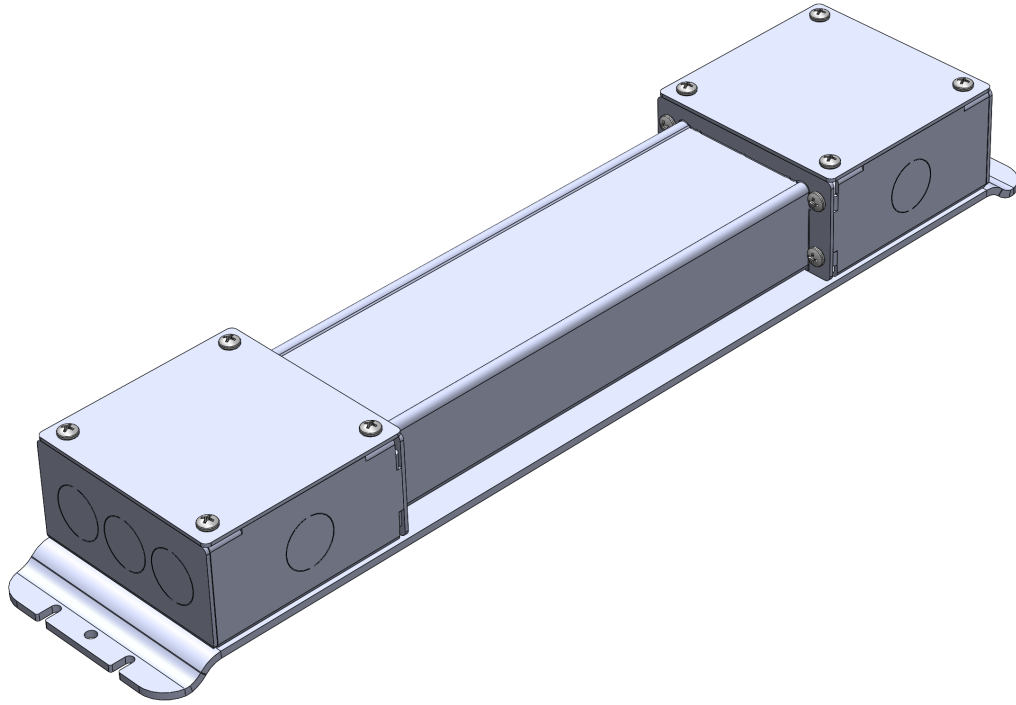

## Sky Factory 24PS HLG Power System Installation

### UL/CSA Listed and CE Compliant:

24PS HLG Power System when used with

ES22 Series, ES24 Series, ES26 Series, ES33 Series, ES34 Series, ES36 Series, ES44 Series, ES46 Series, ESCST Series, EP22 Series, EP24 Series, EP26 Series, EP33 Series, EP34 Series, EP36 Series, EP44 Series, EP46 Series, EP55 Series and EPCST Series fixtures fully certified by Intertek Group plc

## Specifications and Features:

- Input Voltage: 90 – 305 V AC, 47-63 Hz, Auto-ranging
- Output Voltage: 24 V DC
- Max. Watts (Useable): 600 Watts per power system
- Available sizes: 40W, 60W, 80W, 100W, 120W, 150W, 185W, 240W, 320W, 480W, 600W
- Power System aluminum enclosure
  - Mounted on baseplate with junction box on input and output ends
- AC input wire sizes: 17 AWG on 40-600W
- DC output wire sizes: 17 AWG on 40-240W,480W; 14 AWG on 320W,600W
- Dimmer wire sizes: 20 AWG on 40-480W; 18 AWG on 600W
- HLG-480H-24B and HLG-600H-24B have two sets of output leads. Meanwell recommends loading no more than:
  - 240 Watts on each set of cables for HLG-480H-24B
  - 480 Watts on each set of cables for HLG-600H-24B
- Power system must have 2" (5cm) clearance on top and all four sides for air flow. A 4-6" (10-15cm) clearance must be kept when the adjacent device is a heat source.
- Power system must be mounted in dry locations. Wall mount recommended.
- Power system is certified for Sky Factory EcoSlim and EcoPlus fixtures only.
- RF filter, if used, is not provided by Sky Factory. One filter per power system required.

- Dimming:

UL & CSA Listed –

Lutron Diva DVSTV 0-10V dimmer/switch

Input: auto-ranging 120 - 277V AC

Lutron Diva DVTV 0 - 10V dimmer/switch

and PP-DV power pack

Input: auto-ranging 120 - 277V AC

Mounts in standard single-gang electrical box